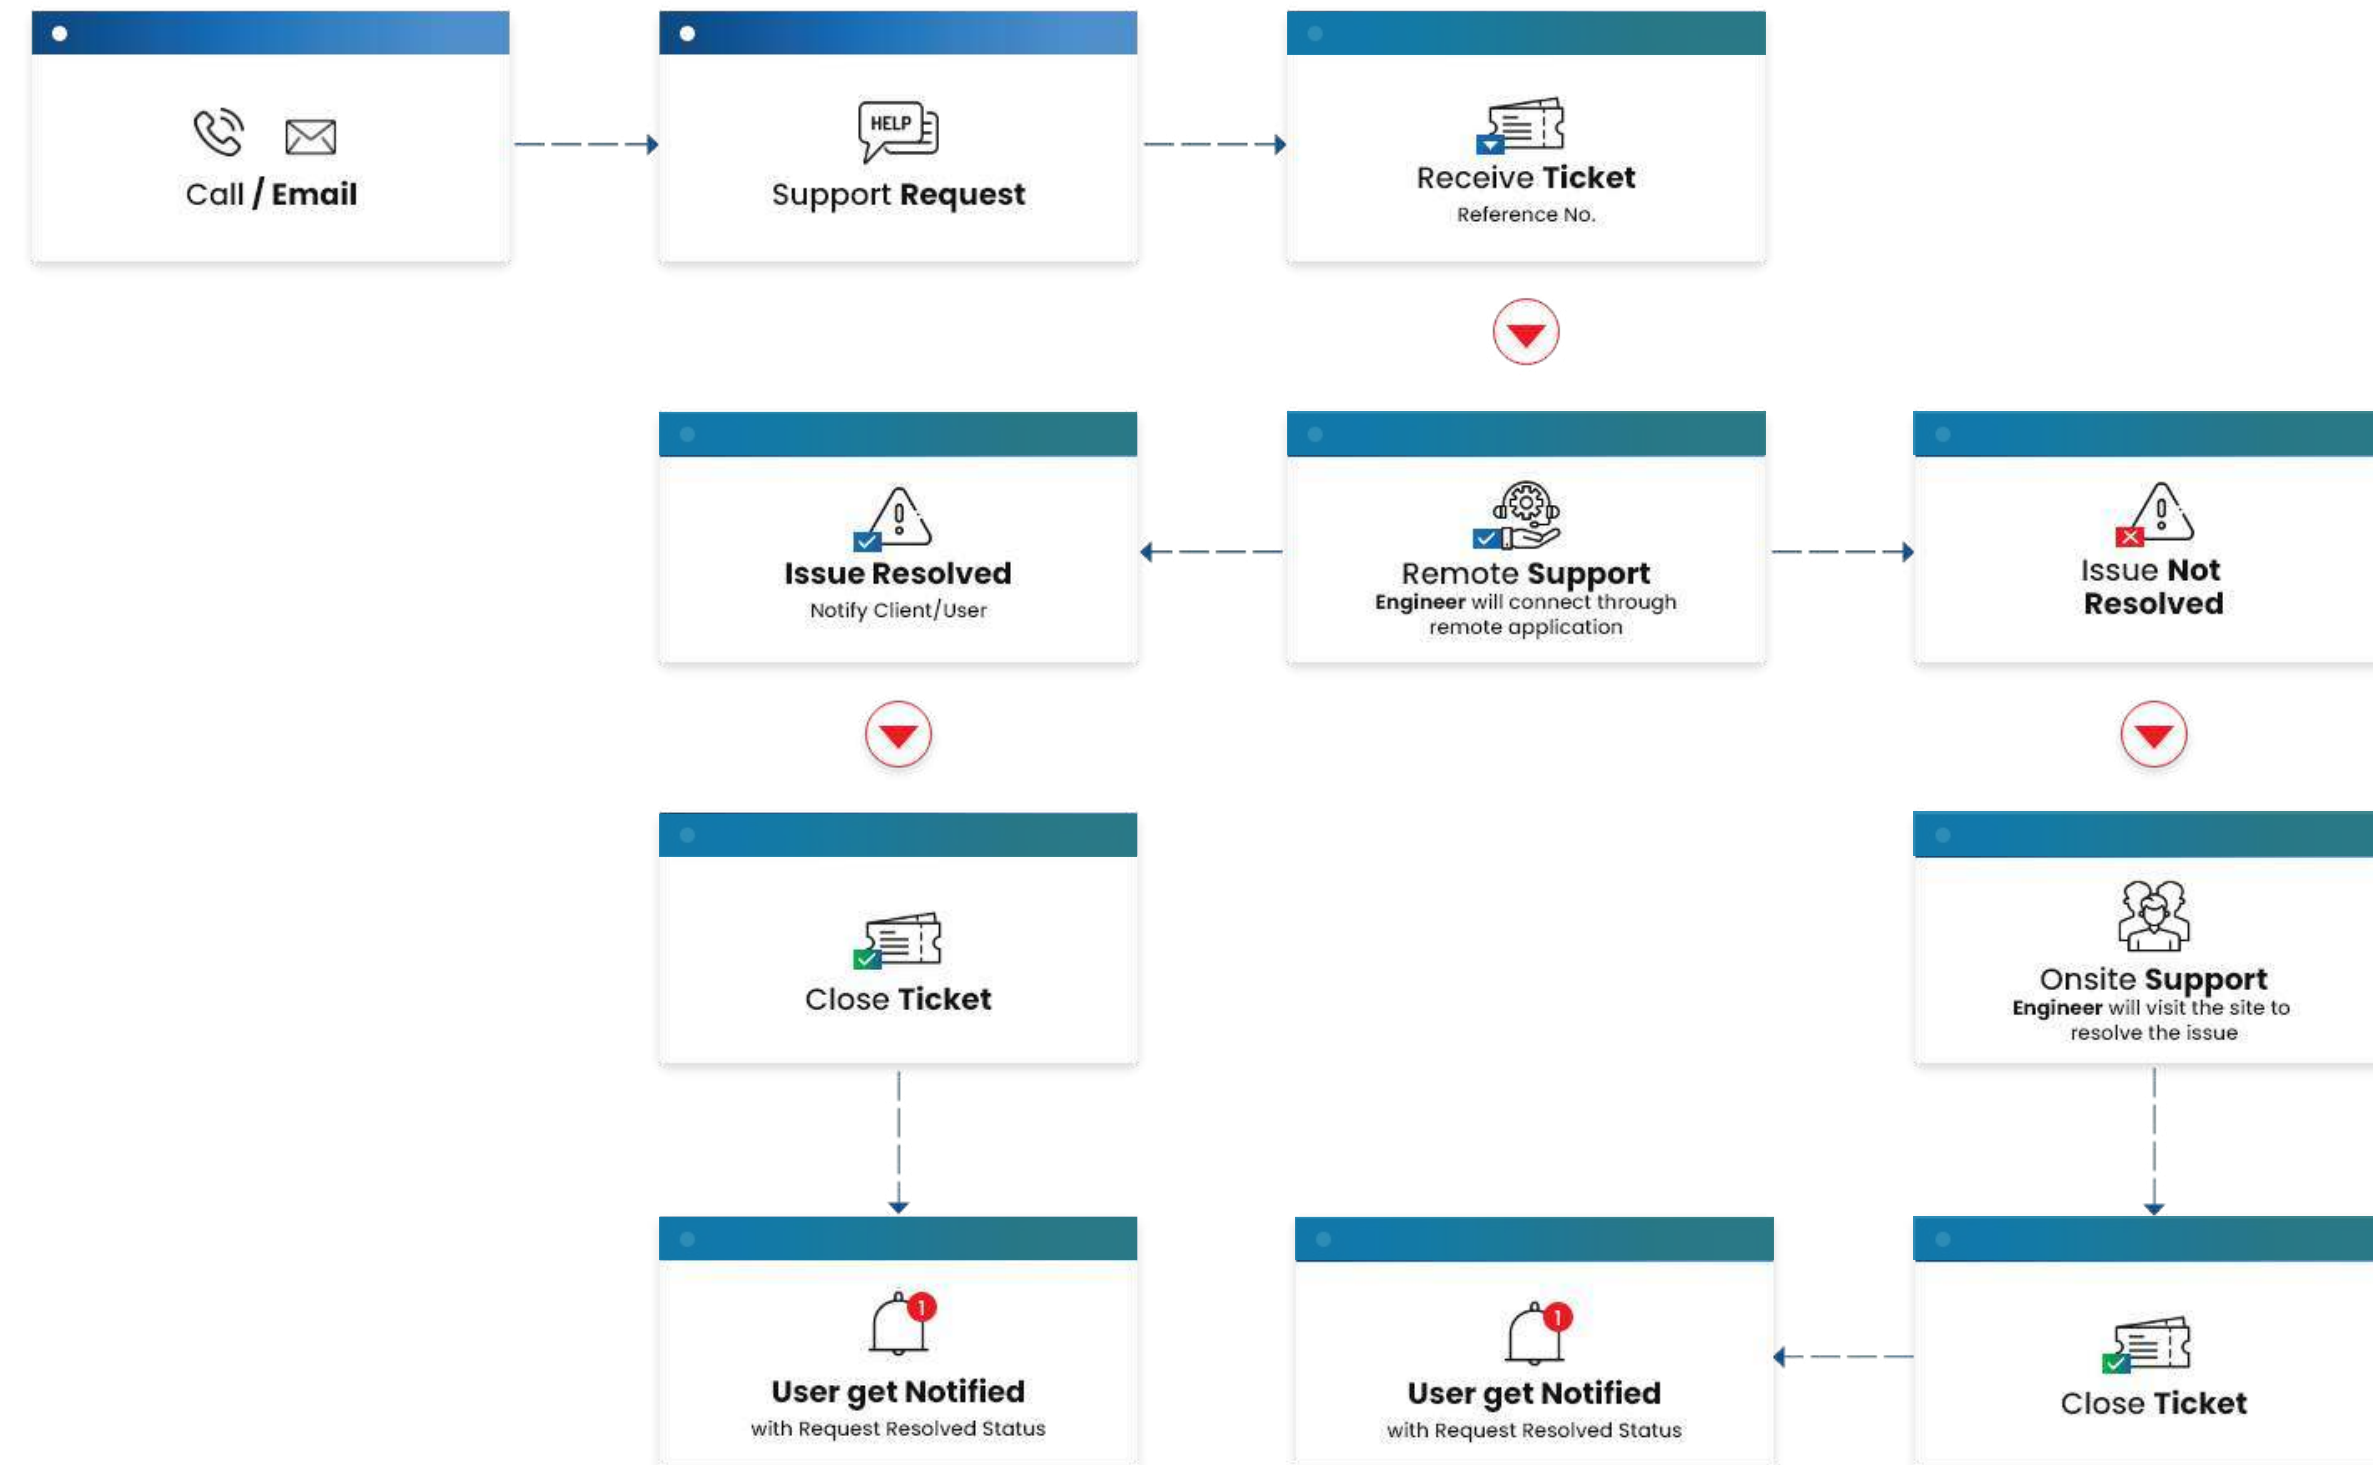

**GMB - GOOGLE MY
BUSINESS**

GET YOUR FREE PROPOSAL TODAY!

3X ROI RETURN
ON
INVESTMENT
GUARANTEED

REMOTE MANAGEMENT TOOL

REMOTE MANAGEMENT TOOL

Email: Support@itglow.ae

Phone: 0566630549

Emergency Support: